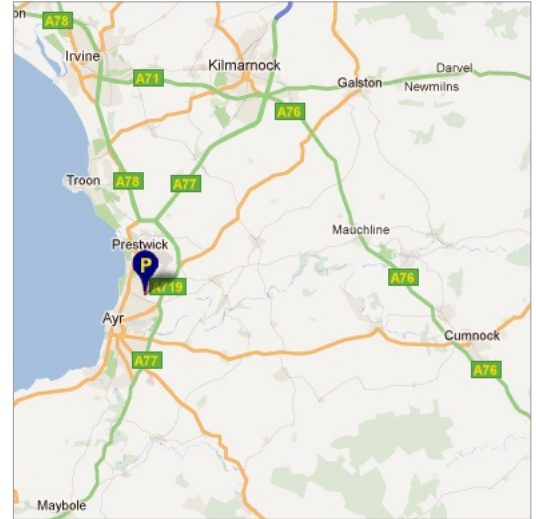

### Traveling from the North

Leave Glasgow via M8 westbound.

Join the M77 southbound. Continue on the A77 passing Kilmarnock.

Follow the sliproad round to the left at the first roundabout(signposted Ayr, Stranraer).

At Sandyford Toll Roundabout take the 2nd exit onto the A719 (signposted Ayr, Stranraer).

At Whitletts Roundabout take the 4th exit onto Heathfield Road - B743.

At roundabout take the 1st exit onto Heathfield Road - B743.

At roundabout take the 2nd exit onto Heathfield Road - B743.

Turn right onto Boundary Road.

The training center is located 400m on the right hand side

### Travelling from the South

Follow the A77 Northbound.

At Bankfield Roundabout take the 2nd exit onto the A77.

At Holmston Roundabout take the 2nd exit onto the A77.

At Whitletts Roundabout take the 4th exit onto Heathfield Road - B743.