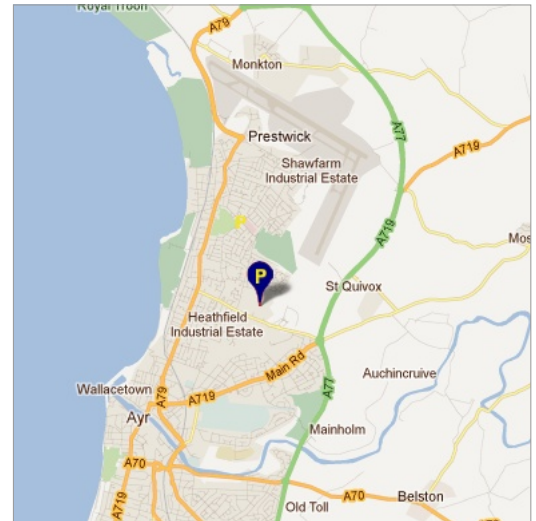

### Traveling from the North

Leave Glasgow via M8 westbound.

Join the M77 southbound. Continue on the A77 passing Kilmarnock.

Follow the sliproad round to the left at the first roundabout(signposted Ayr, Stranraer).

At Sandyford Toll Roundabout take the 2nd exit onto the A719 (signposted Ayr, Stranraer).

At Whitletts Roundabout take the 4th exit onto Heathfield Road - B743.

At roundabout take the 1st exit onto Heathfield Road - B743.

At roundabout take the 2nd exit onto Heathfield Road - B743.

Turn right onto Boundary Road.

The training center is located 400m on the right hand side

### Travelling from the South

Follow the A77 Northbound.

At Bankfield Roundabout take the 2nd exit onto the A77.

At Holmston Roundabout take the 2nd exit onto the A77.

At Whitletts Roundabout take the 4th exit onto Heathfield Road - B743.