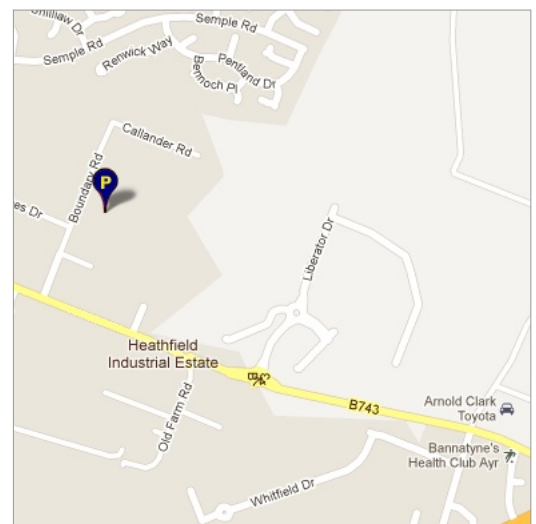

At Sandyford Toll Roundabout take the 2nd exit onto the A719 (signposted Ayr, Stranraer).

At Whitletts Roundabout take the 4th exit onto Heathfield Road - B743.

At roundabout take the 1st exit onto Heathfield Road - B743.

At roundabout take the 2nd exit onto Heathfield Road - B743.

Turn right onto Boundary Road.

The training center is located 400m on the right hand side

### Travelling from the South

Follow the A77 Northbound.

At Bankfield Roundabout take the 2nd exit onto the A77.

At Holmston Roundabout take the 2nd exit onto the A77.

At Whitletts Roundabout take the 4th exit onto Heathfield Road - B743.

At roundabout take the 1st exit onto Heathfield Road - B743.

At roundabout take the 2nd exit onto Heathfield Road - B743.

Turn right onto Boundary Road.

The training center is located 400m on the right hand side.